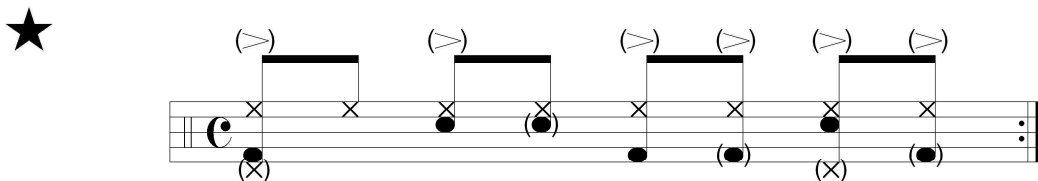

2: Fast Rock 1 (Hard Rock, Trash Metal, Speed Metal): avec indépendance /with independence:

3: Fast rock 2 (Country "Train"): avec frisé et accents sur caisse claire / with single stroke roll and accents on snare drum:

4: Medium fast rock (Folk, Punk): mains linéaires / linear hands:

5: Medium tempo Rock (Rhythm and Blues, Classic Rock, Pop, Twist): croches main droite / eighth notes with right hand

6: Medium slow Rock (New R'n'B, New Wave): frisé de double croches et passages / sixteenth single stroke roll and passages: