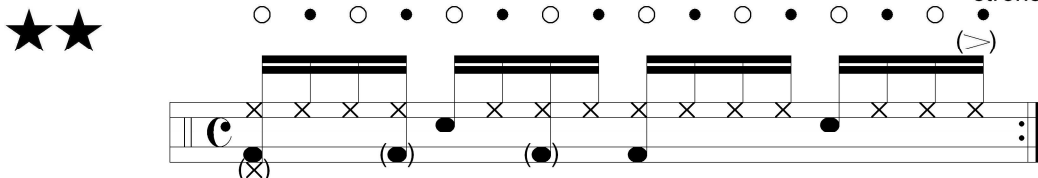

2: Fast Rock 1 (Hard Rock, Trash Metal, Speed Metal): avec indépendance /with independence:

3: Fast rock 2 (Country "Train"): avec frisé et accents sur caisse claire / with single stroke roll and accents on snare drum:

4: Medium fast rock (Folk, Punk): mains linéaires / linear hands:

5: Medium tempo Rock (Rhythm and Blues, Classic Rock, Pop, Twist): croches main droite / eighth notes with right hand

6: Medium slow Rock (New R'n'B, New Wave): frisé de double croches et passages / sixteenth single stroke roll and passages: